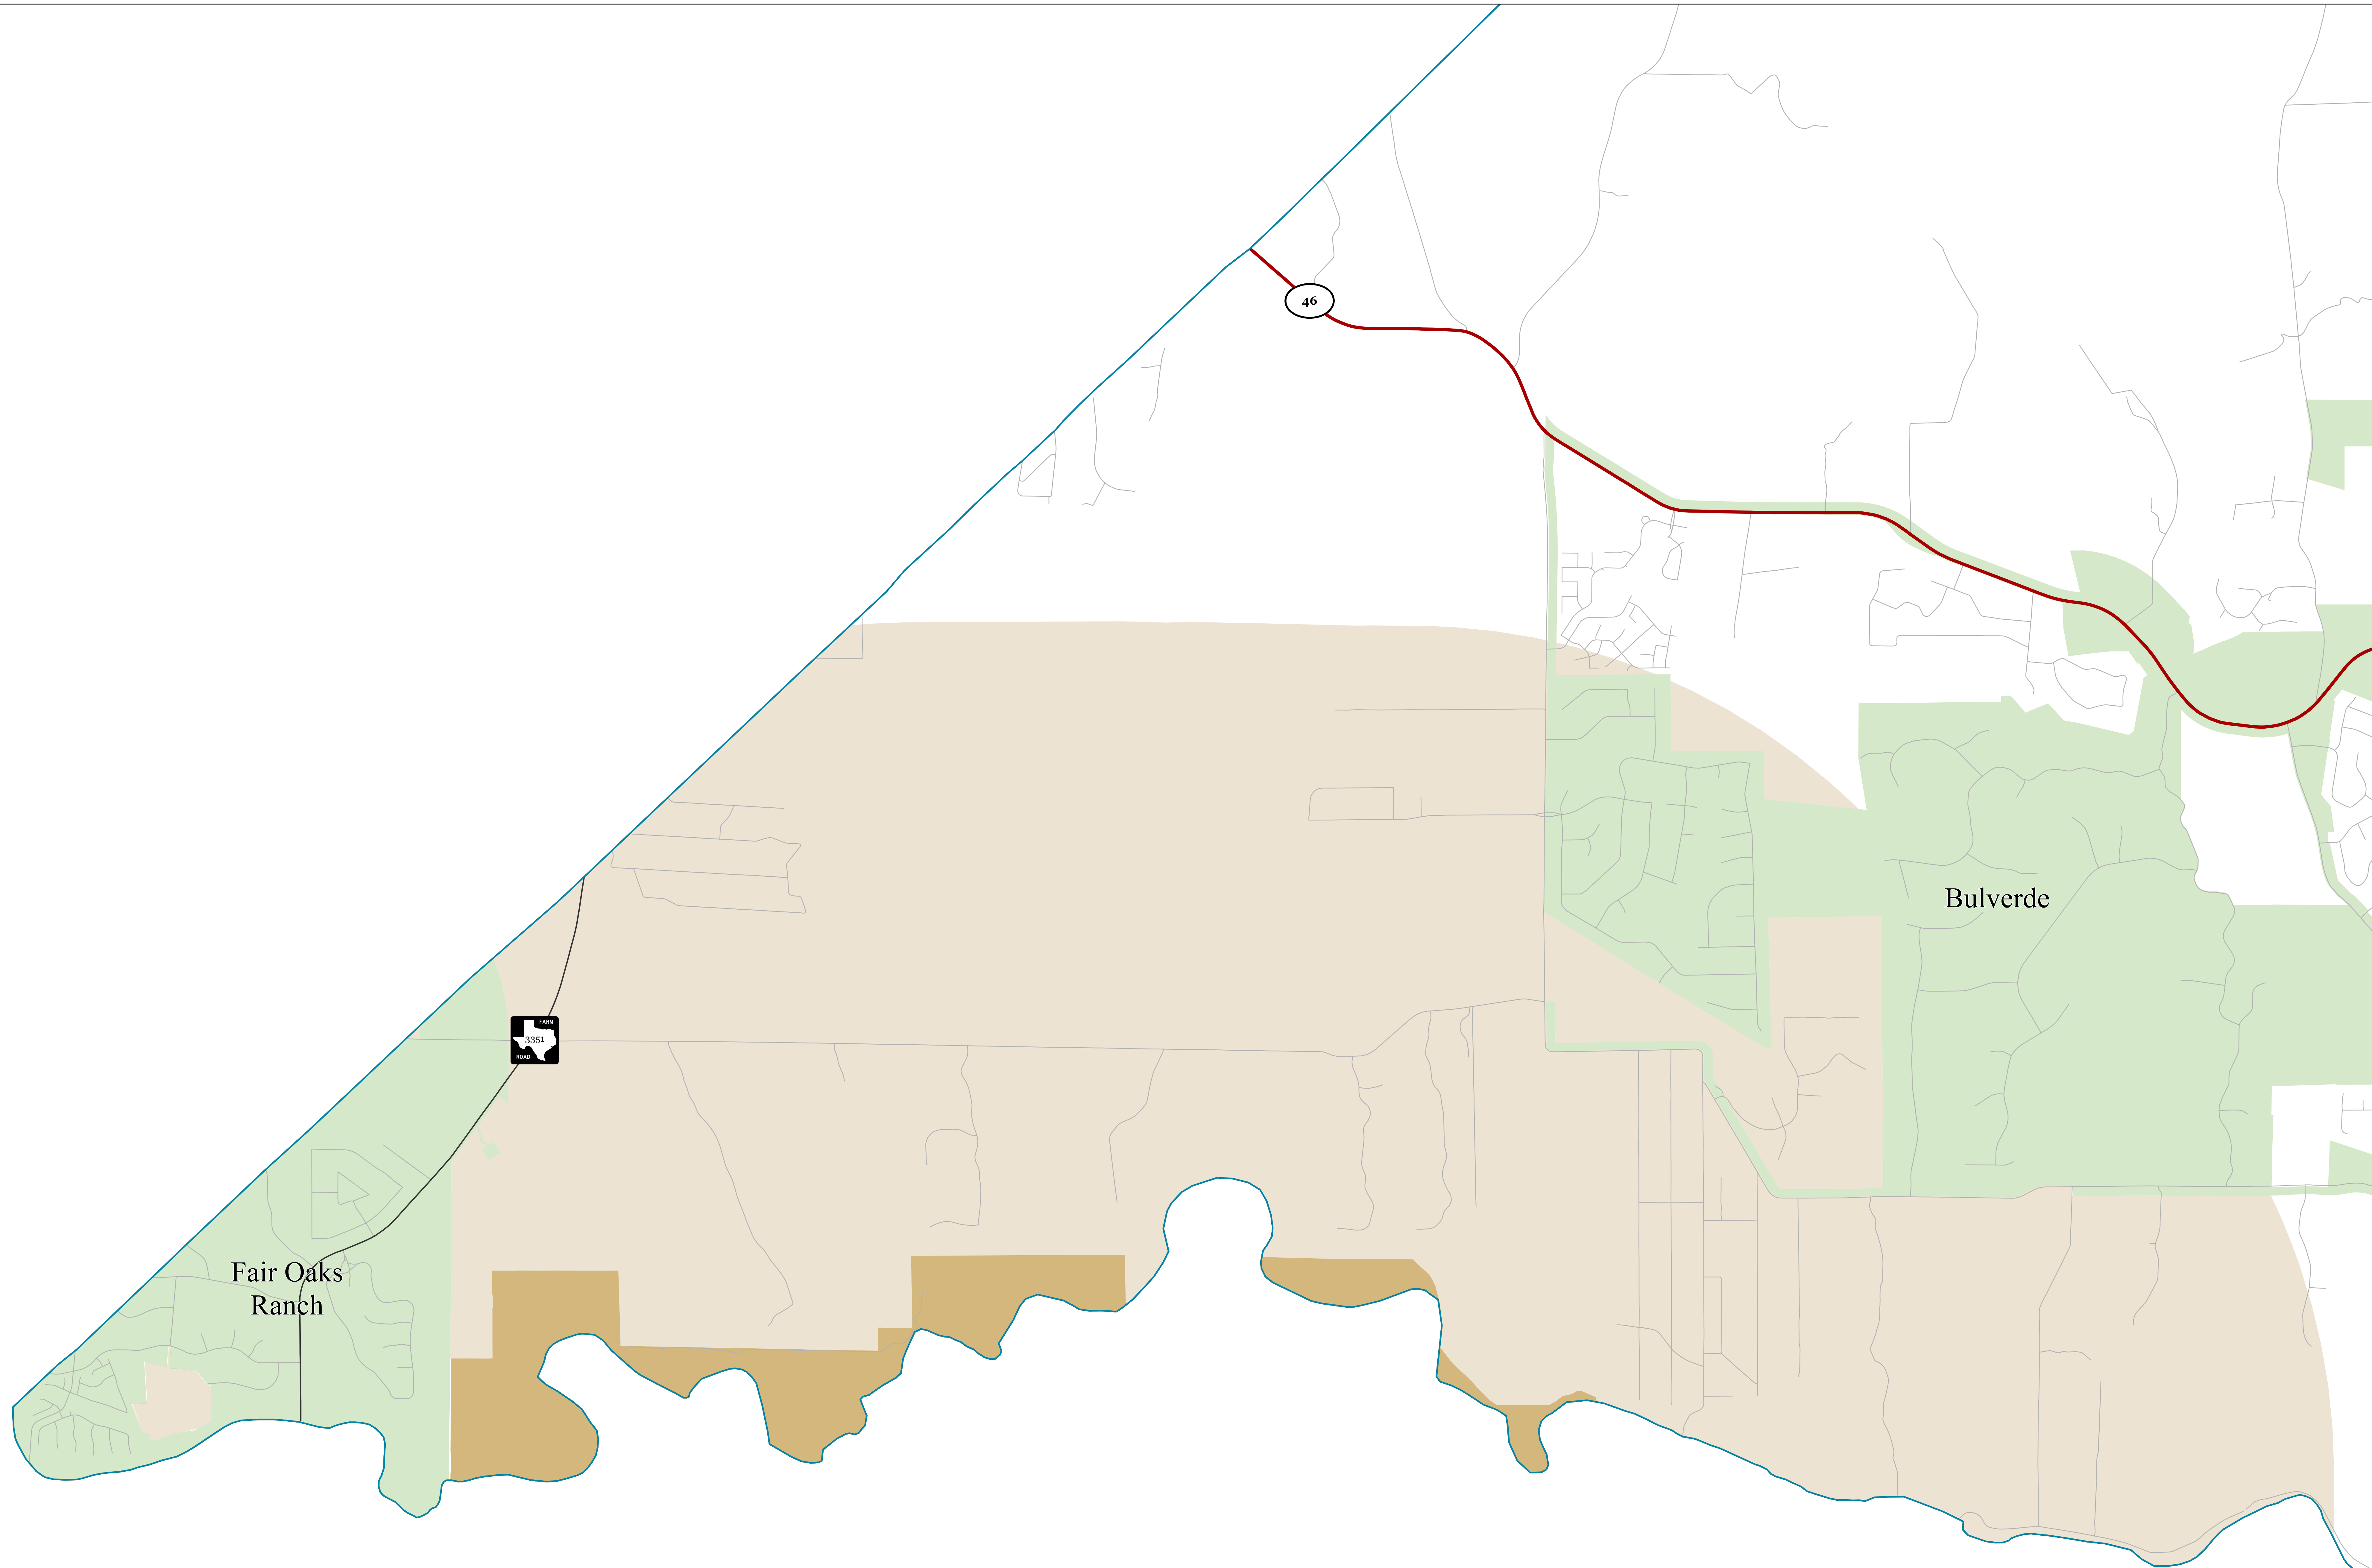

Camp Bullis Dark Skies Zone Affected Area

Legend

-  Dark Skies Zone
-  Camp Bullis
-  City Limits
-  Comal County
- Road Classification**
-  Farm to Market Road
-  Highway
-  Street

For information concerning the source of the data, please contact:
Comal County Engineer's Office
195 David Jonas Dr
New Braunfels, TX 78132
(830)608-2090

This product is for informational purposes and may not have been prepared for or be suitable for legal, engineering, or surveying purposes. It does not represent an on-the-ground survey and represents only the approximate relative location of property boundaries.